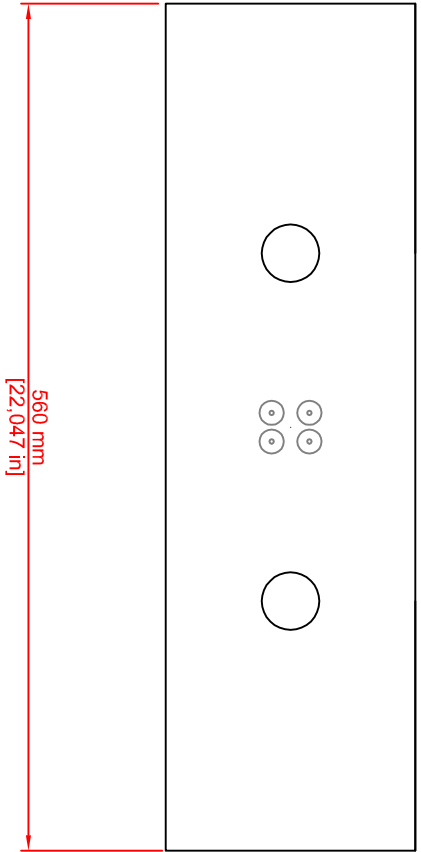

165 mm
[6,496 in]

560 mm
[22,047 in]

Totem Acoustic
Model-1 Center signature
All dimensions in millimeters
+/- 2mm, 1" = 25,4mm

29,64 mm
[1,167 in]

238 mm
[9,370 in]