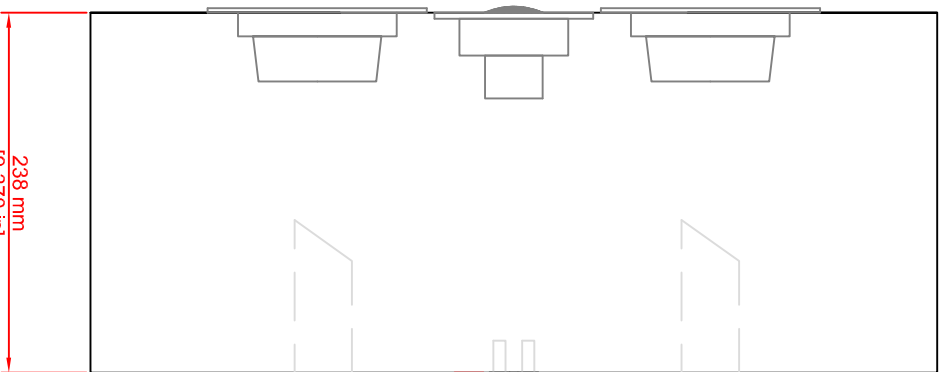

165 mm
[6,496 in]

560 mm
[22,047 in]

Totem Acoustic
Model-1 Center signature
All dimensions in millimeters
+/- 2mm, 1" = 25,4mm

29,64 mm
[1,167 in]

238 mm
[9,370 in]